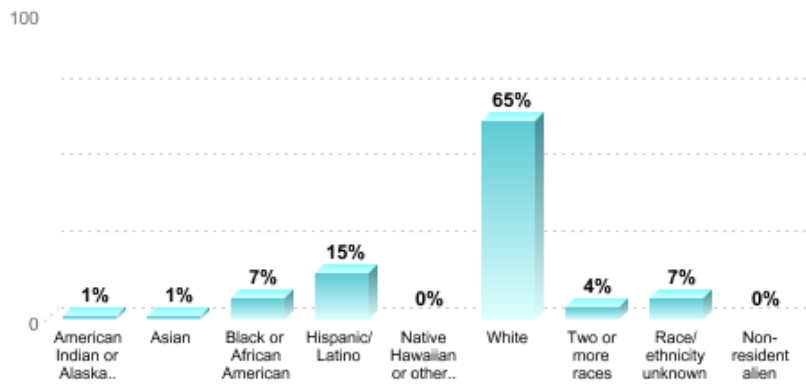

TOTAL ENROLLMENT (ALL UNDERGRADUATE)

2,237

Undergraduate transfer-in enrollment

127

ATTENDANCE STATUS

STUDENT GENDER

STUDENT RACE/ETHNICITY

UNDERGRADUATE STUDENT AGE