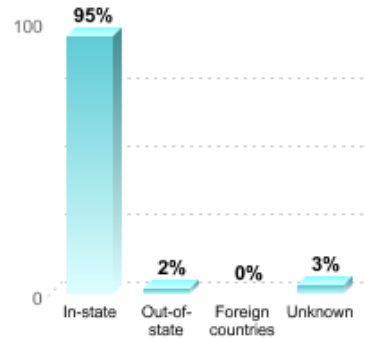

UNDERGRADUATE STUDENT RESIDENCE

• Residence data are reported for first-time degree/certificate-seeking undergraduates, Fall 2018.