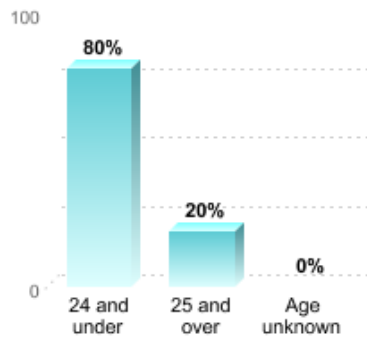

TOTAL ENROLLMENT (ALL UNDERGRADUATE)

2,237

Undergraduate transfer-in enrollment

127

ATTENDANCE STATUS

STUDENT GENDER

STUDENT RACE/ETHNICITY

UNDERGRADUATE STUDENT AGE