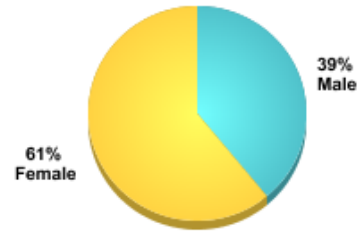

TOTAL ENROLLMENT (ALL UNDERGRADUATE)

2,237

Undergraduate transfer-in enrollment

127

ATTENDANCE STATUS

STUDENT GENDER

STUDENT RACE/ETHNICITY

UNDERGRADUATE STUDENT AGE